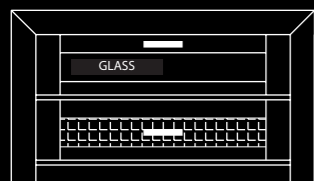

width:100 cm.

item	description	measures cm.	points	
			colour	wash
30017.18	t.v. module with weaving	58 x 100 x 40	342	369