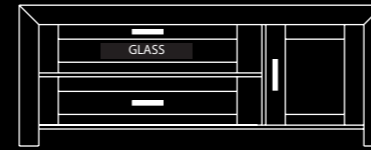

low modules height 58 cm.

width:100 cm.

item	description	measures cm.	points	
			colour	wash
30017.17	t.v. module without weaving	58 x 100 x 40	339	366

width:100 cm.

item	description	measures cm.	points	
			colour	wash
30017.18	t.v. module with weaving	58 x 100 x 40	342	369