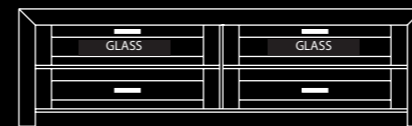

width:200 cm.