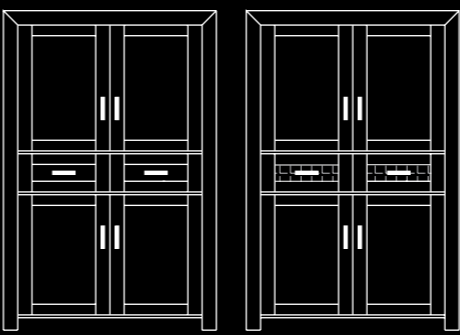

item	description	measures cm.	points	
			colour	wash
30017.71	module 4 doors 1 drawer without glass without weaving	180 x 120 x 35	669	716

item	description	measures cm.	points	
			colour	wash
30017.72	module 4 doors 1 drawer without glass with weaving	180 x 120 x 35	708	758