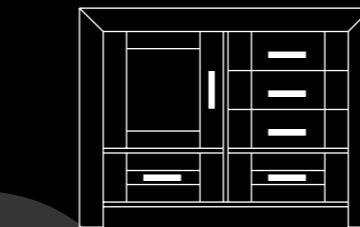

width:100 cm.