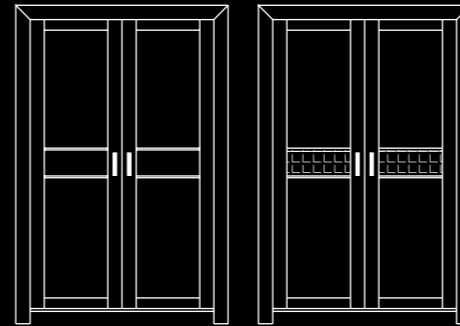

high module. height180 cm.

item	description	measures cm.	points	
			colour	wash
30017.67	module 2 doors without glass without weaving	180 x 120 x 35	623	667

item	description	measures cm.	points	
			colour	wash
30017.68	module 2 doors without glass with weaving	180 x 120 x 35	661	707