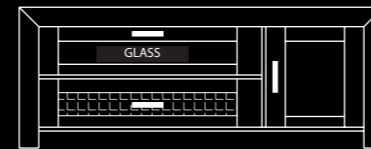

width:150 cm.