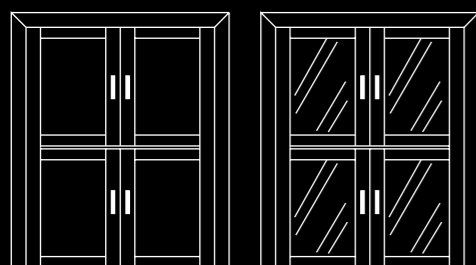

modules to pile up height 173 cm.

item	description	measures cm.	points	
			colour	wash
30017.53	showcase left door 1 drawer without weaving	173 x 68 x 35	467	532
30017.54	showcase left door 1 drawer with weaving	173 x 68 x 35	494	563