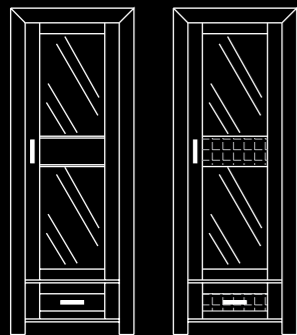

item	description	measures cm.	points	
			colour	wash
30017.63	showcase right door 1 drawer without weaving	180 x 68 x 35	474	507

item	description	measures cm.	points	
			colour	wash
30017.64	showcase right door 1 drawer with weaving	180 x 68 x 35	502	537