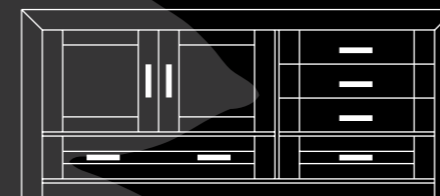

width:170/200 cm.

item	description	measures cm.	points	
			colour	wash
30017.19	t.v. module without weaving	58 x 150 x 40	418	451

item	description	measures cm.	points	
			colour	wash
30017.20	t.v. module with weaving	58 x 150 x 40	430	464

item	description	measures cm.	points	
			colour	wash
30017.21	t.v. module without weaving	58 x 200 x 40	623	673

item	description	measures cm.	points	
			colour	wash
30017.22	t.v. module with weaving	58 x 200 x 40	663	716

sideboard height 75 cm.

item	description	measures cm.	points	
			colour	wash
36017.01	sideboard 100 cm.	75 x 100 x 55	494	553

item	description	measures cm.	points	
			colour	wash
36017.02	sideboard 170 cm.	75 x 170 x 55	638	715
36017.03	sideboard 200 cm.	75 x 200 x 55	684	766