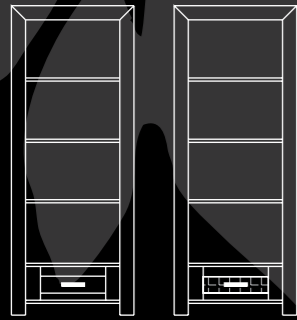

high module. height180 cm.

item	description	measures cm.	points	
			colour	wash
30017.59	bookshelf 180 cm. without weaving	180 x 68 x 35	403	471

item	description	measures cm.	points	
			colour	wash
30017.60	bookshelf 180 cm. with weaving	180 x 68 x 35	415	485