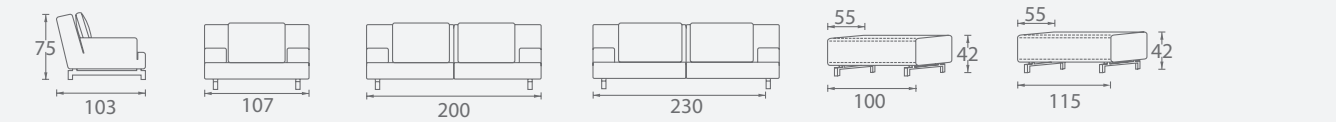

Sofás Sofas

axel

basic

bora

cubic

due

fix

inside