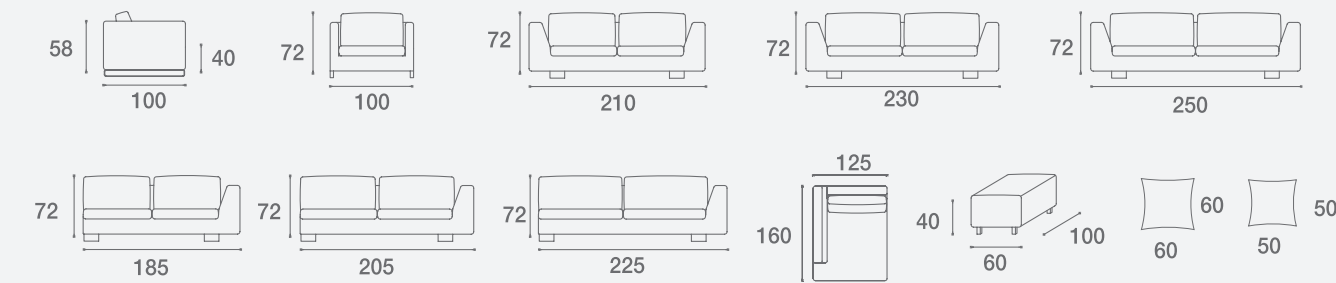

Sofás Sofas

axel

basic

bora

cubic

due

fix

inside