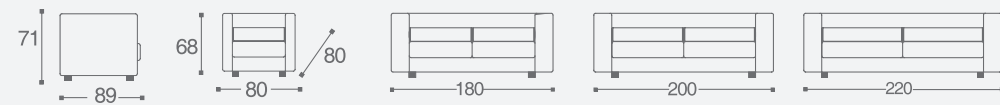

intro

joy

loft

logic

look

meeting point

punto

shoko