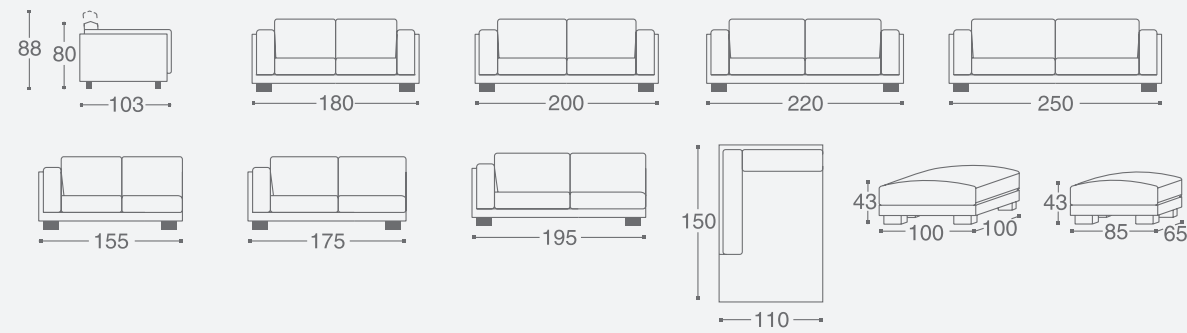

intro

joy

loft

logic

look

meeting point

punto

shoko