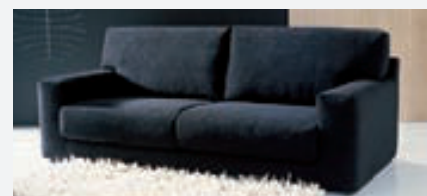

Sofás Sofas

axel

basic

bora

cubic

due

fix

inside