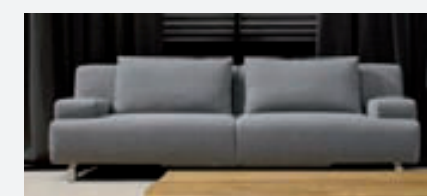

Sofás Sofas

axel

basic

bora

cubic

due

fix

inside