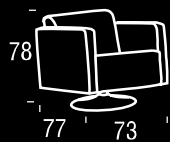

vina design: Eduardo Climent

REF. 904BU

9042P

904BG