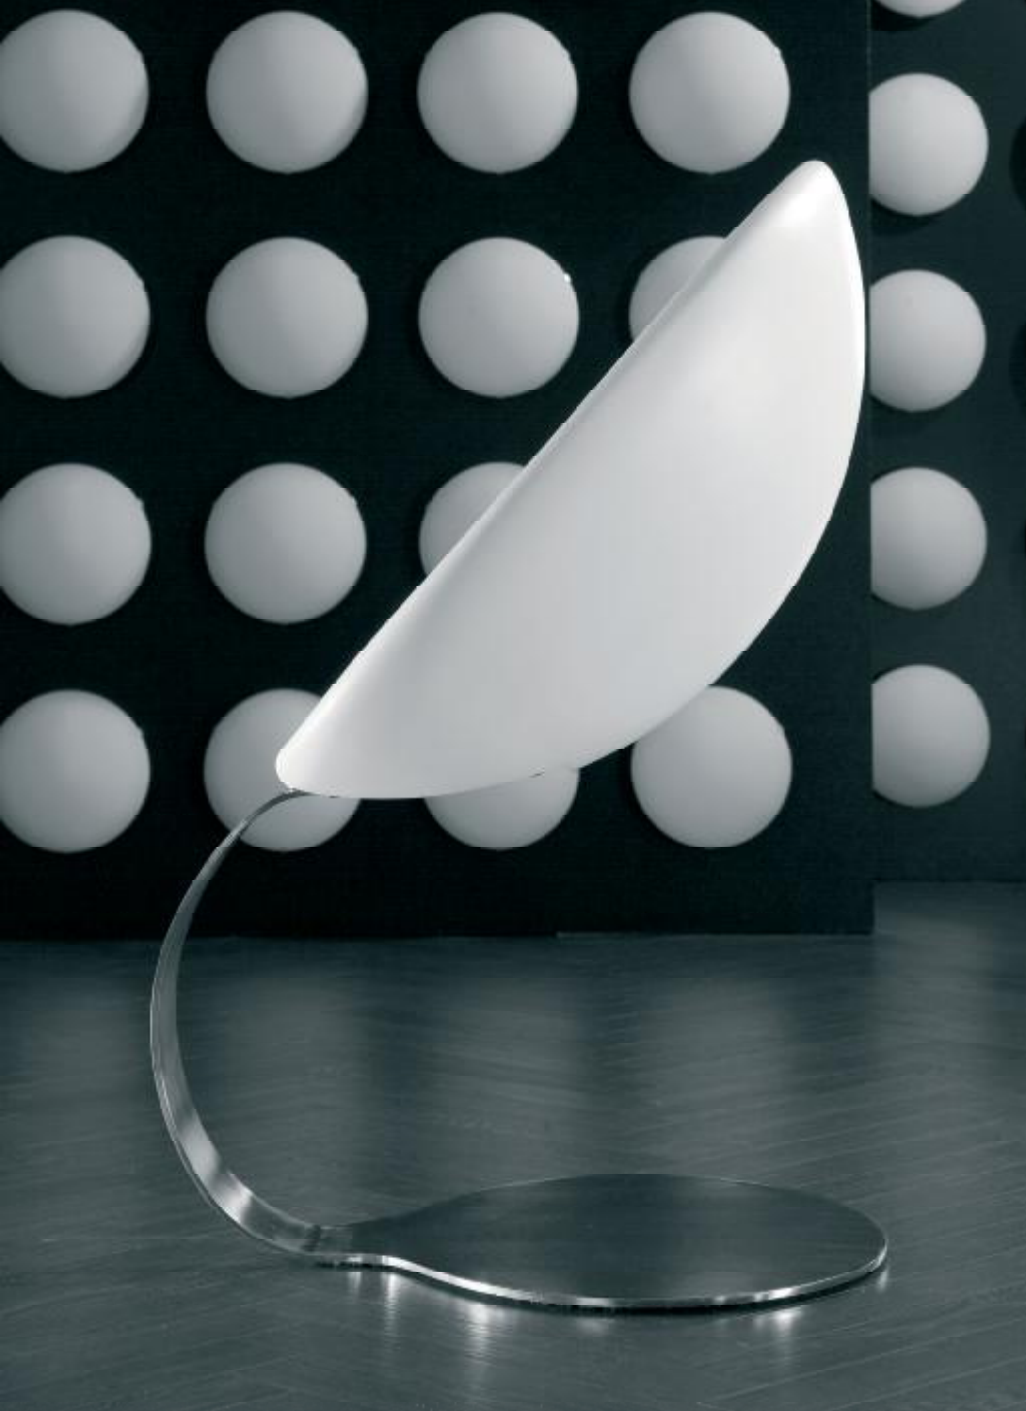

cuchara\_

design: Diego Granese