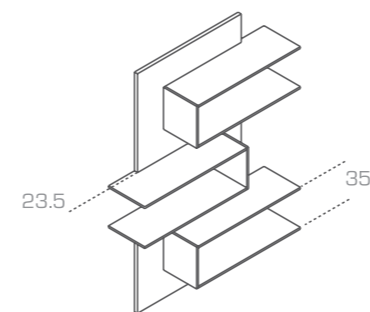

# DIFFERENT

DESIGN BY DONATO CERRI

**ESSE**

DESIGN BY DONATO CERRI

VARIANTEN

150 X 28 X 200 CM

180 X 28 X 100 CM

AUSFÜHRUNGEN