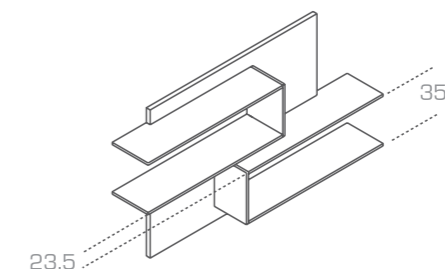

# DIFFERENT

DESIGN BY DONATO CERRI

**ESSE**

DESIGN BY DONATO CERRI

VARIANTEN

150 X 28 X 200 CM

180 X 28 X 100 CM

AUSFÜHRUNGEN