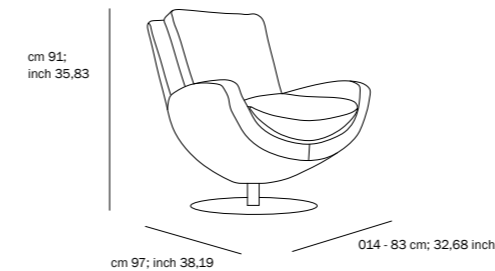

021 - 156 cm; 61,42 inch

022 - 156 cm; 61,42 inch

ottoman

cm 41;
inch 16,14

cm 100; inch 39,37

005 - 100 cm; 39,37 inch

MAIORCA
design by sylvain joly

SPECIFICATION

MINORCA
design by sylvain joly

SPECIFICATION

BAND
design by marconato è zappa

SPECIFICATION

armchair

cm 77;
inch 30,31

010 - 115 cm; 45,27 inch

cm 72; inch 28,35