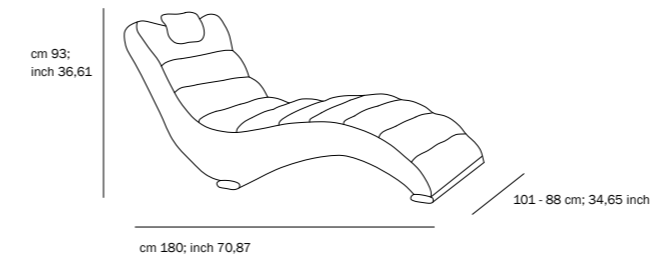

021 - 156 cm; 61,42 inch

022 - 156 cm; 61,42 inch

ottoman

cm 41;
inch 16,14

cm 100; inch 39,37

005 - 100 cm; 39,37 inch

MAIORCA
design by sylvain joly

SPECIFICATION

MINORCA
design by sylvain joly

SPECIFICATION

BAND
design by marconato è zappa

SPECIFICATION

armchair

cm 77;
inch 30,31

010 - 115 cm; 45,27 inch

cm 72; inch 28,35

ottoman

cm 40;
inch 15,75

001 - 41 cm; 16,14 inch

cm 68; inch 26,77

SPECIFICATION

ottoman

cm 43;
inch 16,93

cm 59; inch 23,23

001 - 59 cm; 23,23 inch

SPECIFICATION

GIOVE
design by marconato è zappa

SPECIFICATION

SPECIFICATION

SPECIFICATION

SPECIFICATION

LEATHER