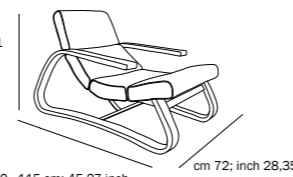

021 - 156 cm; 61,42 inch

022 - 156 cm; 61,42 inch

ottoman

cm 41;
inch 16,14

cm 100; inch 39,37

005 - 100 cm; 39,37 inch

MAIORCA
design by sylvain joly

SPECIFICATION

MINORCA
design by sylvain joly

SPECIFICATION

BAND
design by marconato è zappa

SPECIFICATION

armchair

cm 77;
inch 30,31

010 - 115 cm; 45,27 inch

cm 72; inch 28,35