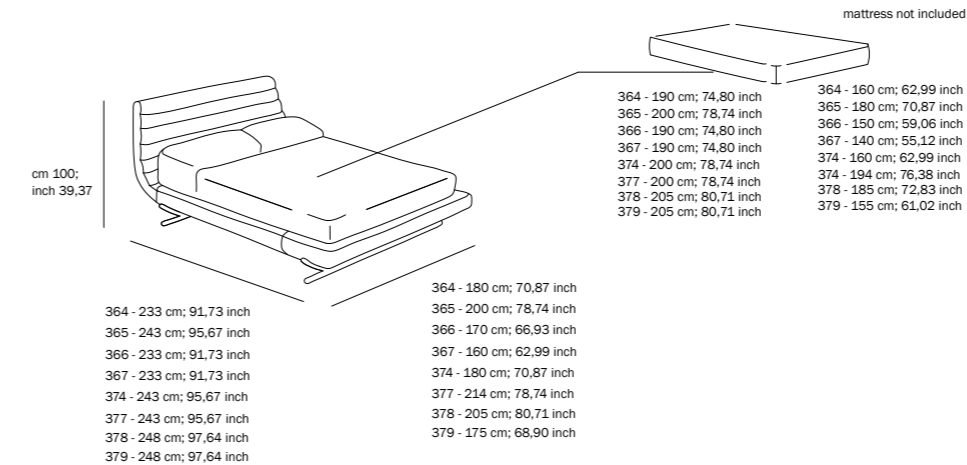

030 - 237 cm; 93,31 inch

060 - 277 cm; 109,06 inch

029 - 201 cm; 79,13 inch

010 - 157 cm; 61,81 inch

360 - 277 cm; 109,06 inch

LINK

design by marconata è zappa

SPECIFICATION

MINORCA
design by sylvain joly

SPECIFICATION

BAND
design by marconato è zappa

SPECIFICATION

armchair

cm 77;
inch 30,31

010 - 115 cm; 45,27 inch

cm 72; inch 28,35

ottoman

cm 40;
inch 15,75

001 - 41 cm; 16,14 inch

cm 68; inch 26,77

SPECIFICATION

ottoman

cm 43;
inch 16,93

cm 59; inch 23,23

001 - 59 cm; 23,23 inch

SPECIFICATION

GIOVE
design by marconato è zappa

SPECIFICATION

SPECIFICATION

SPECIFICATION

SPECIFICATION

LEATHER