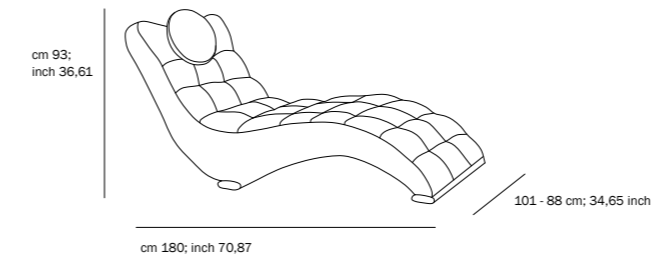

021 - 156 cm; 61,42 inch

022 - 156 cm; 61,42 inch

ottoman

cm 41;
inch 16,14

cm 100; inch 39,37

005 - 100 cm; 39,37 inch

MAIORCA
design by sylvain joly

SPECIFICATION

MINORCA
design by sylvain joly

SPECIFICATION

BAND
design by marconato è zappa

SPECIFICATION

armchair

cm 77;
inch 30,31

010 - 115 cm; 45,27 inch

cm 72; inch 28,35

ottoman

cm 40;
inch 15,75

001 - 41 cm; 16,14 inch

cm 68; inch 26,77

SPECIFICATION

ottoman

cm 43;
inch 16,93

cm 59; inch 23,23

001 - 59 cm; 23,23 inch

SPECIFICATION

GIOVE
design by marconato è zappa

SPECIFICATION

SPECIFICATION

SPECIFICATION

SPECIFICATION

LEATHER