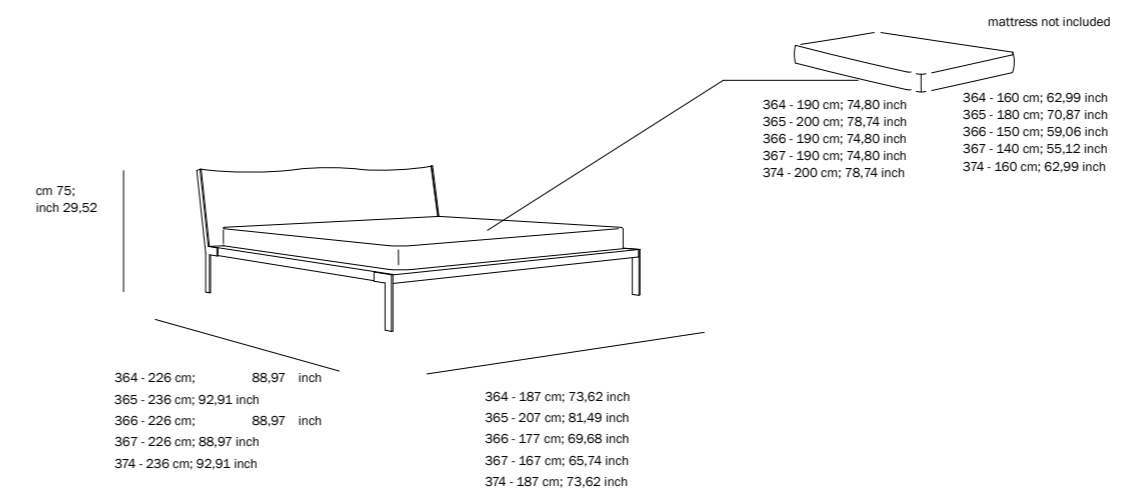

030 - 237 cm; 93,31 inch

060 - 277 cm; 109,06 inch

029 - 201 cm; 79,13 inch

010 - 157 cm; 61,81 inch

360 - 277 cm; 109,06 inch

LINK

design by marconata è zappa

SPECIFICATION

MINORCA
design by sylvain joly

SPECIFICATION

BAND
design by marconato è zappa

SPECIFICATION

armchair

cm 77;
inch 30,31

010 - 115 cm; 45,27 inch

cm 72; inch 28,35

ottoman

cm 40;
inch 15,75

001 - 41 cm; 16,14 inch

cm 68; inch 26,77

SPECIFICATION

ottoman

cm 43;
inch 16,93

cm 59; inch 23,23

001 - 59 cm; 23,23 inch

SPECIFICATION

GIOVE
design by marconato è zappa

SPECIFICATION

SPECIFICATION

SPECIFICATION

SPECIFICATION

LEATHER