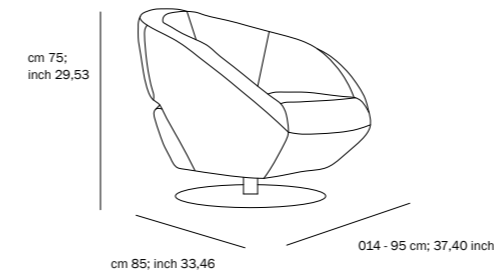

843 - cm 35
13,78 inch

SPECIFICATION

cm 73;
inch 28,74

cm 100; inch 39,37

3 seater

030 - 232 cm; 91,34 inch
045 - 212 cm; 83,46 inch
060 - 262 cm; 103,15 inch

2 seater

020 - 192 cm; 75,59 inch

021 - 156 cm; 61,42 inch

022 - 156 cm; 61,42 inch

ottoman

cm 41;
inch 16,14

cm 100; inch 39,37

005 - 100 cm; 39,37 inch

MAIORCA
design by sylvain joly

SPECIFICATION

MINORCA
design by sylvain joly

SPECIFICATION

BAND
design by marconato è zappa

SPECIFICATION

armchair

cm 77;
inch 30,31

010 - 115 cm; 45,27 inch

cm 72; inch 28,35