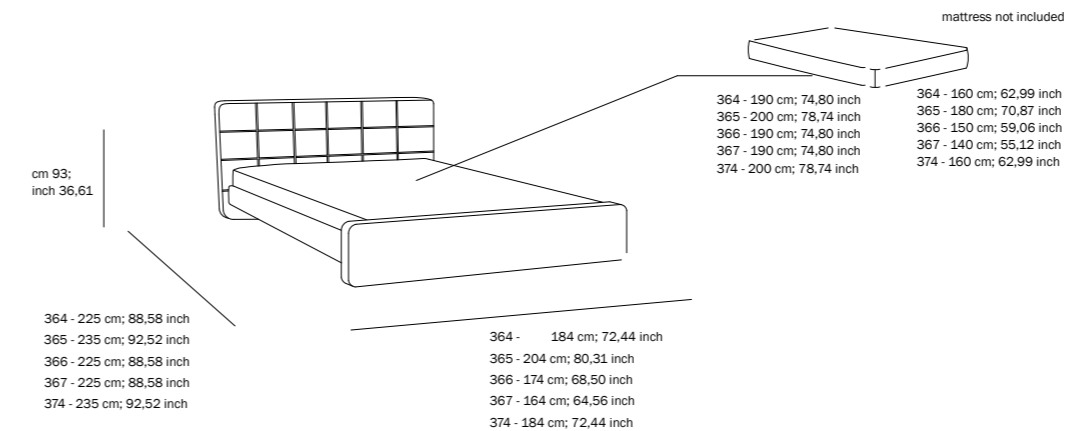

MINORCA
design by sylvain joly

SPECIFICATION

BAND
design by marconato è zappa

SPECIFICATION

armchair

cm 77;
inch 30,31

010 - 115 cm; 45,27 inch

cm 72; inch 28,35

ottoman

cm 40;
inch 15,75

001 - 41 cm; 16,14 inch

cm 68; inch 26,77

SPECIFICATION

ottoman

cm 43;
inch 16,93

cm 59; inch 23,23

001 - 59 cm; 23,23 inch

SPECIFICATION

GIOVE
design by marconato è zappa

SPECIFICATION

SPECIFICATION

SPECIFICATION

SPECIFICATION

LEATHER