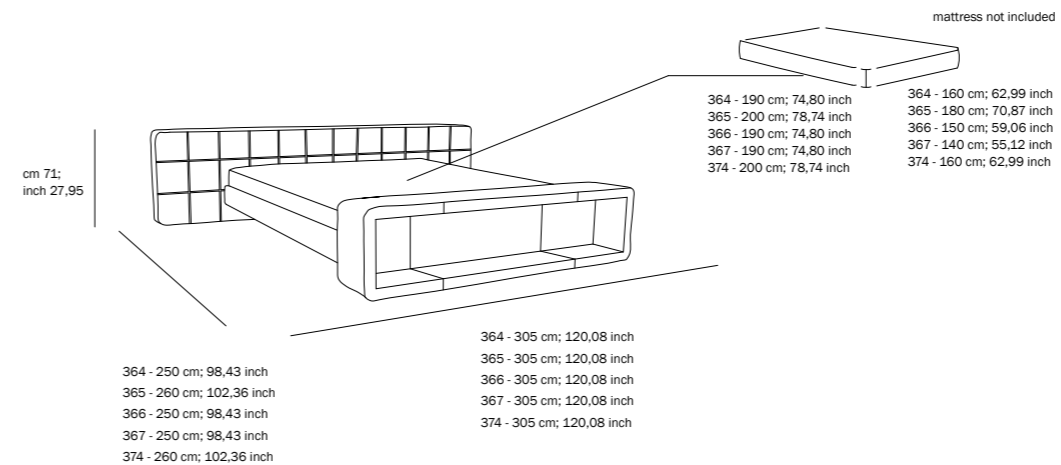

ottoman

cm 40;
inch 15,75

001 - 41 cm; 16,14 inch

cm 68; inch 26,77

SPECIFICATION

ottoman

cm 43;
inch 16,93

cm 59; inch 23,23

001 - 59 cm; 23,23 inch

SPECIFICATION

GIOVE
design by marconato è zappa

SPECIFICATION

SPECIFICATION

SPECIFICATION

SPECIFICATION

LEATHER